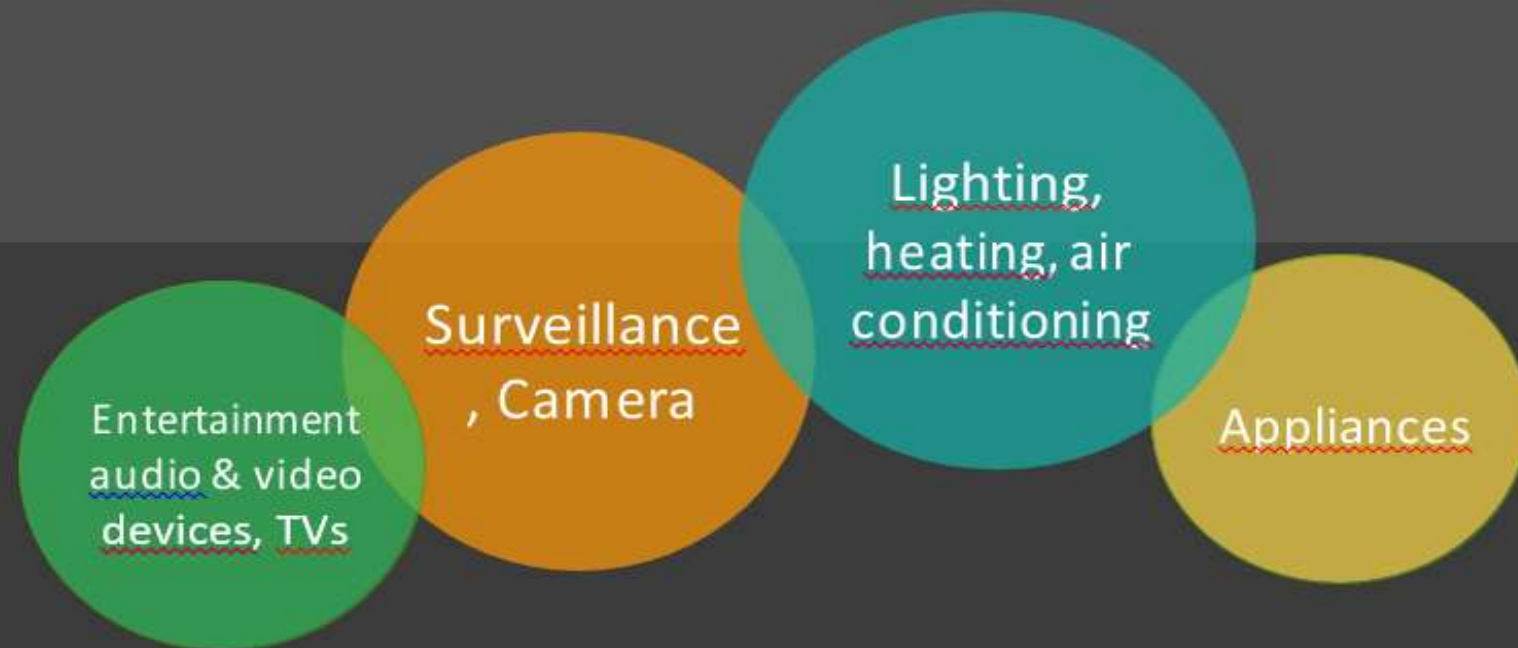

Σ CASA

About Eternet

What is Smart Home Ecosystem?

An intelligent system installed in home to provide the owners

- Convenience and Comfort
- Security and Surveillance
- Energy Efficiency

Alarm system & Home Automation