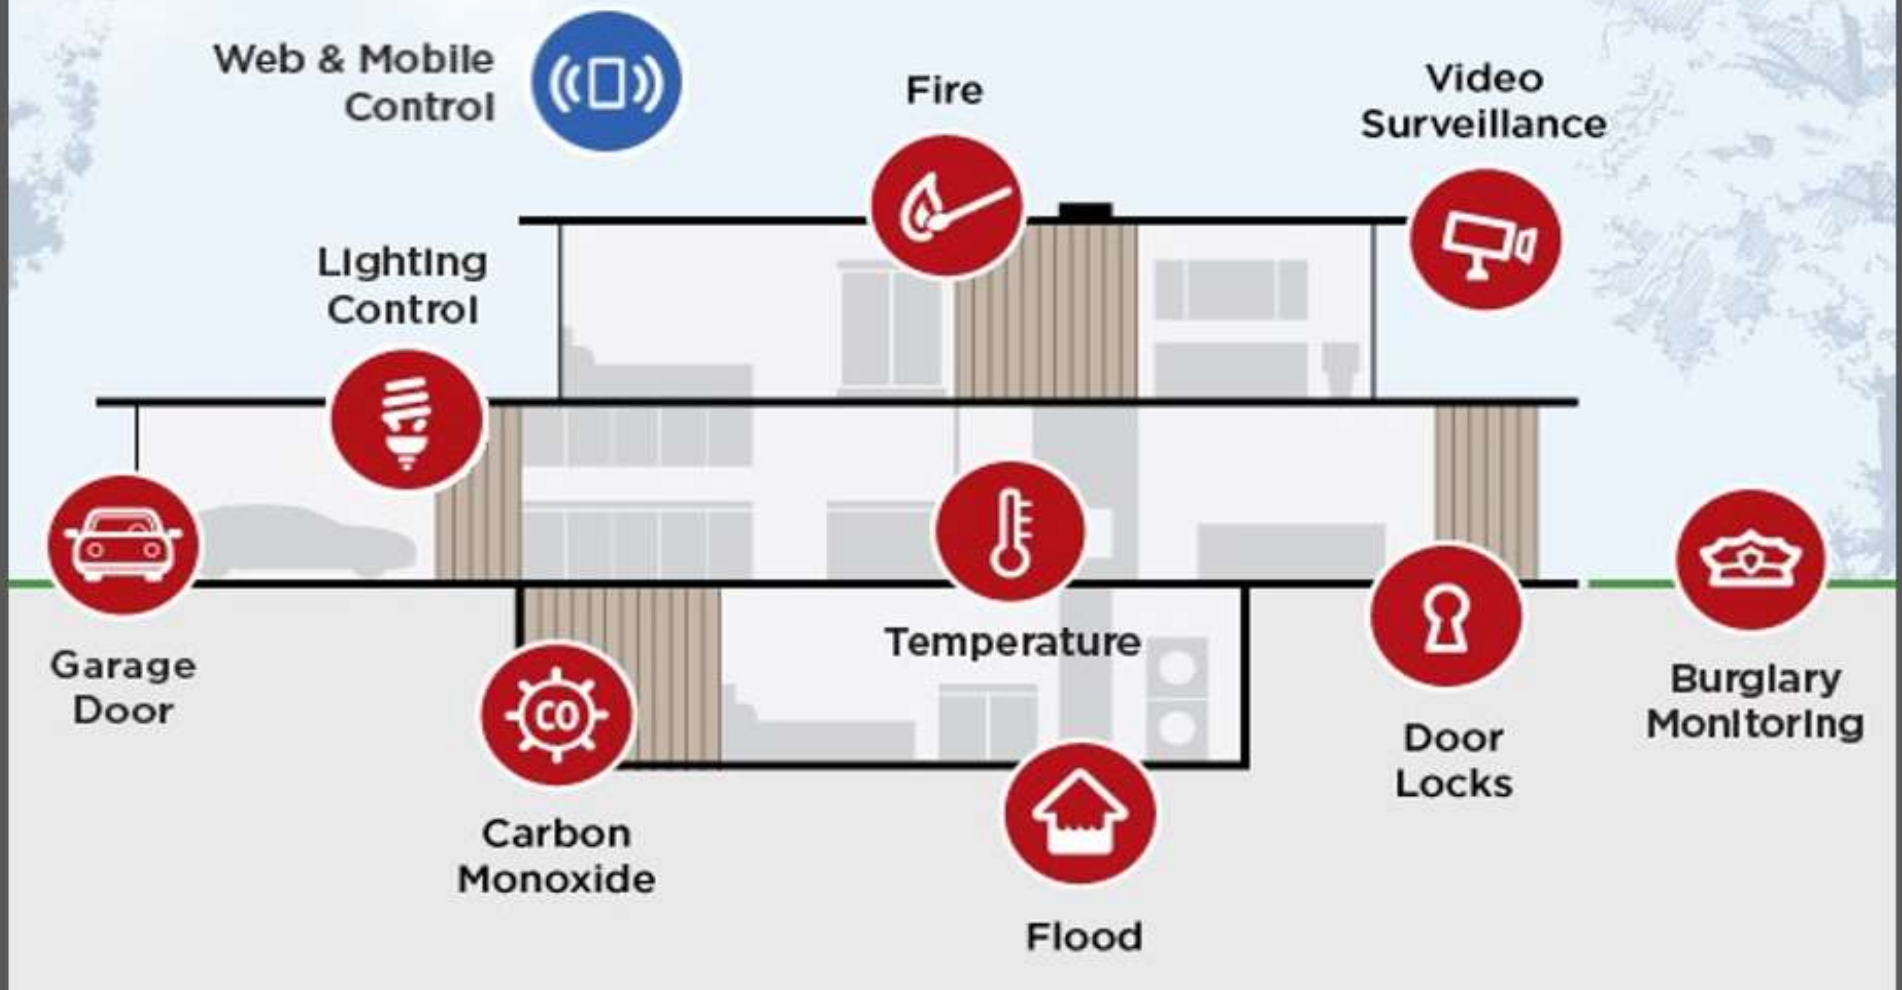

Σ CASA

About Eternet

What is Smart Home Ecosystem?

An intelligent system installed in home to provide the owners

- Convenience and Comfort
- Security and Surveillance
- Energy Efficiency

Alarm system & Home Automation

The Smart and Secure Home

CASA

1. Intelligent, Intuitive, Robust, Ture Wireless

On the basis of comprehensive product lines which range from hardware design and manufacturing, Android/iOS Apps to cloudservices, we are capable of creating a **BLE based** total solution precisely catering to a variety of demands from home users worldwide

Accessories

Σ CASA PowerPlug

EU

Smart Plug On-off switch/ Consumption Detection

- Power ON/OFF control, monitor and scheduling
- Power consumption measurement and cost calculation
- Power management for energy efficiency
- Overload warning and protection for security of electricity supply
- Detect and indicate the power consumption of different devices. Start to cut the power by acknowledging the problem source

Σ CASA

New Future Products

Accessories

Σ CASA LightSwitch

Σ CASA IR

Smart Inlet Switch

- One touch for controlling sets of light ON/OFF on smart phone/tablet
- Replace the existing wall switch
- ON/OFF scheduling